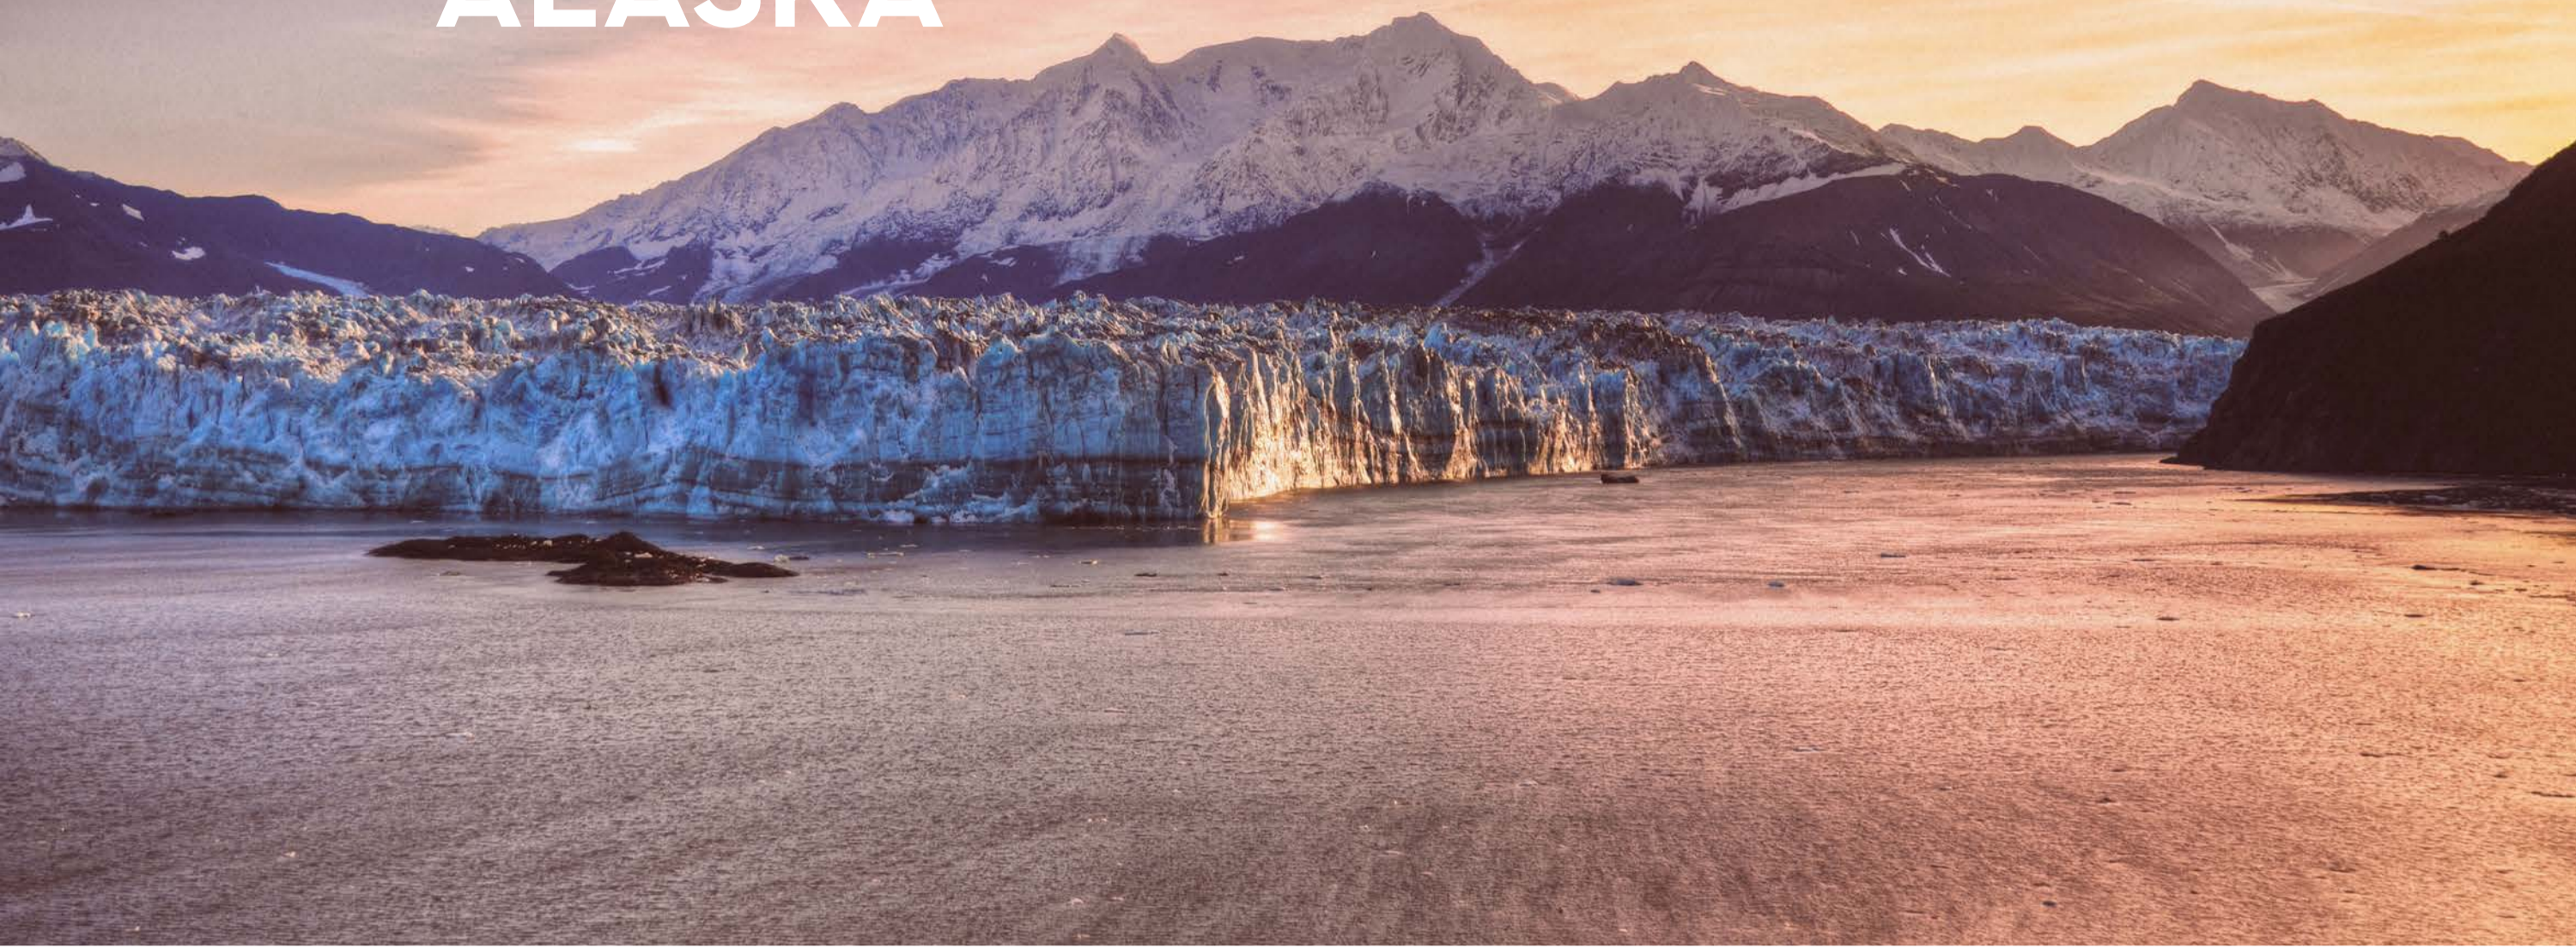

ALASKA

7-Night Alaska Dawes Glacier

Celebrity Edge®

2025: May 16

Visiting: British Columbia: Vancouver; Alaska: Ketchikan, Juneau, Skagway, Endicott Arm & Dawes Glacier; Seattle, Washington

7-Night Alaska Dawes Glacier

Celebrity Edge®

2025: May 23, 30; Jun 6, 13, 20, 27; Jul 4, 11, 18, 25; Aug 1, 8, 15, 22, 29; Sep 5

Visiting: Washington: Seattle; Alaska: Ketchikan, Endicott Arm & Dawes Glacier, Juneau, Skagway, Inside Passage; British Columbia: Victoria; Washington: Seattle

7-Night Alaska Dawes Glacier

Celebrity Edge®

2025: Sep 12

Visiting: Washington: Seattle; Alaska: Ketchikan, Juneau, Skagway, Endicott Arm & Dawes Glacier; British Columbia: Vancouver

6-Night Pacific Coastal

Celebrity Summit®

2025: May 3

Visiting: California: Los Angeles, San Francisco; Oregon: Astoria; British Columbia: Victoria, Vancouver

7-Night Alaska Northbound Glacier

Celebrity Summit®

2025: May 9, 23; Jun 6, 20; Jul 4, 18; Aug 1, 15, 29