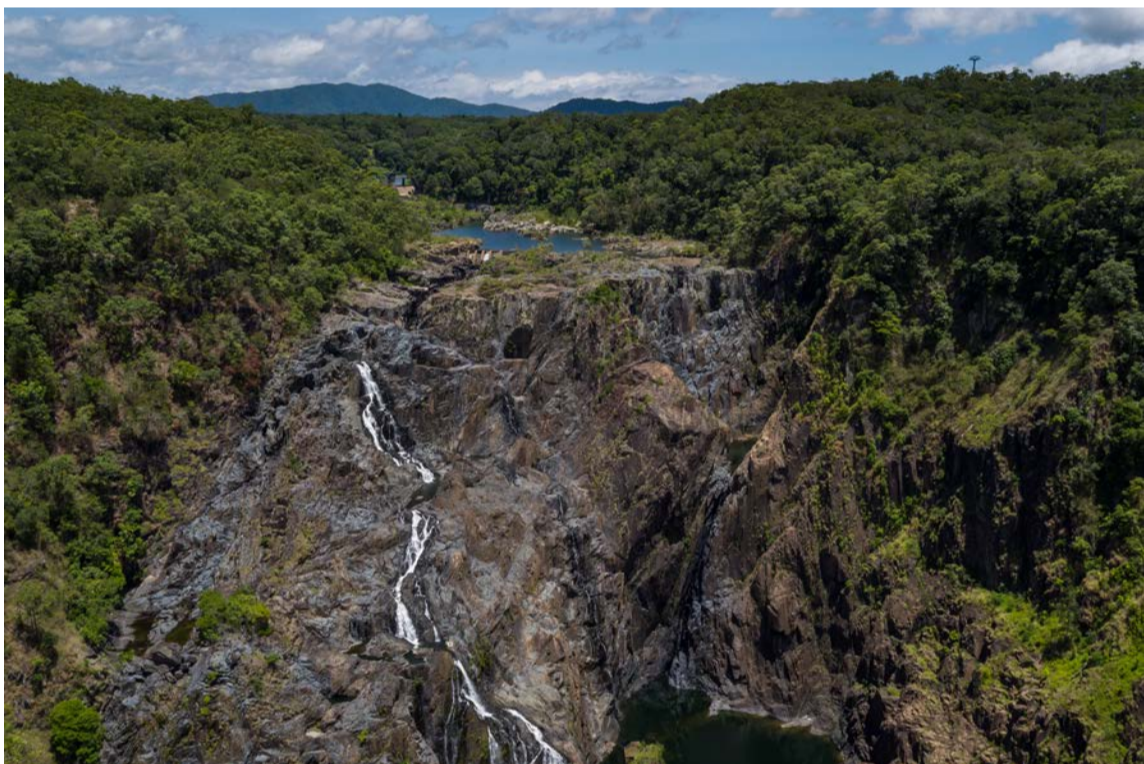

12 Night New Zealand Cruise

Celebrity Edge®

2027: Jan 25

Visiting: New Zealand: Auckland, Hauraki Gulf (Cruising), Bay of Islands, Tauranga, Napier, Picton, Wellington, Christchurch, Dunedin, Dusky Sound (Cruising), Doubtful Sound (Cruising), Milford Sound (Cruising); Australia: Sydney

12 Night New Zealand Cruise

Celebrity Edge®

2027: Feb 18

Visiting: Australia: Sydney; New Zealand: Milford Sound (Cruising), Doubtful Sound (Cruising), Dunedin, Napier, Tauranga, Hauraki Gulf (Cruising), Auckland, Hauraki Gulf (Cruising), Bay of Islands ; Australia: Sydney